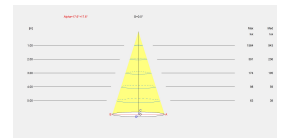

Lens / reflector angle : MEDIUM 35°

UGR : <=22

Structure material : Aluminium

Structure finish : White

Diffuser material : Polycarbonate

Diffuser finish : Transparent

LUMINOTECHNIC FEATURES

Lampholder	Quantity	Light source power (W)
LED	1	7.9W

UGR	
S=0.250	
Ceiling / cavity	0.7
Walls	0.5
Working Plane	0.2
Room dimensions	X=4H, Y=8H
UGR crosswise	21.2
UGR lengthwise	21.2

LOGISTICS

Net weight (kg): 0.38

Packaged weight (kg): 0.53

Packaging: 10.5mm x 10.5mm x 11mm