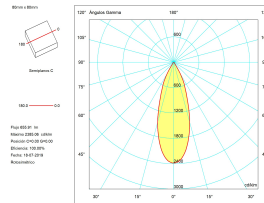

Lens / reflector angle : MEDIUM 35°

UGR : <=22

Structure material : Aluminium

Structure finish : White

Diffuser material : Polycarbonate

Diffuser finish : Transparent

LUMINOTECHNIC FEATURES

Lampholder	Quantity	Light source power (W)
LED	1	7.9W

UGR	
S=0.250	
Ceiling / cavity	0.7
Walls	0.5
Working Plane	0.2
Room dimensions	X=4H, Y=8H
UGR crosswise	21.2
UGR lengthwise	21.2

LOGISTICS

Net weight (kg): 0.38

Packaged weight (kg): 0.53

Packaging: 10.5mm x 10.5mm x 11mm